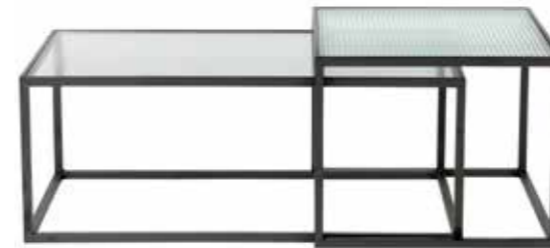

SUE

60x41 cm
Material: aluminium, glass

2300263

SHAM SET OF 2

110x60x40 / 70x50x33 cm
Material: sheesham wood, steel

2200006

BOLI SET OF 2

90x45x35 / 50x50x50 cm
Material: glass, iron