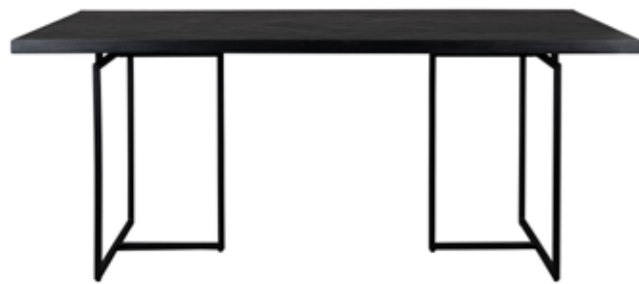

FRANKY LL COUNTER STOOL

52x45x91 cm
Seat Height: 65 cm
Material: PU leather, plywood, steel

1500041 1500042

CLASS SERIES

We don't need to explain why the Class series was given its name. The warmth of the acacia wood veneer goes perfectly with the stylish brass base. Together, the materials create a high-end look that instantly adds atmosphere to any room. The inlaid herringbone pattern also gives the pieces a unique twist. Pure class and quality, giving your interior a major upgrade!

CLASS TABLE

120x75 cm
Material: MDF, oak / acacia wood veneer, steel

2100141 2100140 2100139

CLASS COFFEE TABLE

120x60x35 cm
Material: MDF, oak / acacia wood veneer, steel

2300312 2300311 2200016

CLASS TABLE

220x90x75 cm
Material: MDF, oak / acacia wood veneer, steel

2100137 2100138 2100014

CLASS TABLE

180x90x75 cm
Material: MDF, oak / acacia wood veneer, steel

2100136 2100135 2100013

CLASS CONSOLE TABLE

45x120x78 cm
Material: MDF, oak / acacia wood veneer, steel