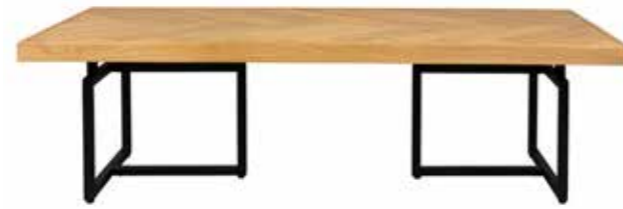

49x74x28 cm
Material: marble pulp, MDF

2300368

More variations available

CLAYTON

60x31 cm
Material: iron, marble

2300341

TABLES

More variations available

More variations available

NAIA

80x40 cm
Material: oak wood, glass

2300327 2300328

CLASS

120x60x35 cm
Material: MDF, oak / acacia wood veneer, steel

2300312 2300311 2200016

TABLES

More variations available

SITA

80x92,5x34 cm
Material: MDF, walnut veneer, glass

2300170

WINSTON SET OF 2

60x60x40 / 50x50x35 cm
Material: iron, plywood

2300269

More variations available