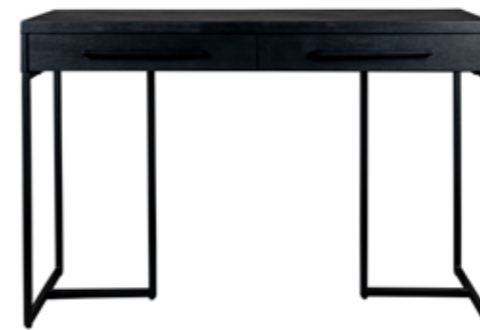

CLASS TABLE

120x75 cm
Material: MDF, oak / acacia wood veneer, steel

2100141 2100140 2100139

CLASS COFFEE TABLE

120x60x35 cm
Material: MDF, oak / acacia wood veneer, steel

2300312 2300311 2200016

CLASS TABLE

220x90x75 cm
Material: MDF, oak / acacia wood veneer, steel

2100137 2100138 2100014

CLASS TABLE

180x90x75 cm
Material: MDF, oak / acacia wood veneer, steel

2100136 2100135 2100013

CLASS CONSOLE TABLE

45x120x78 cm
Material: MDF, oak / acacia wood veneer, steel