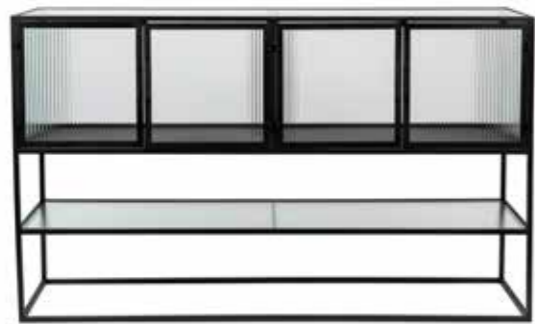

VOLAN

135x40x60 cm
Material: mango wood, iron

4300026

More variations available

DENZA

100x37x80 cm
Material: iron, glass

4300020

More variations available