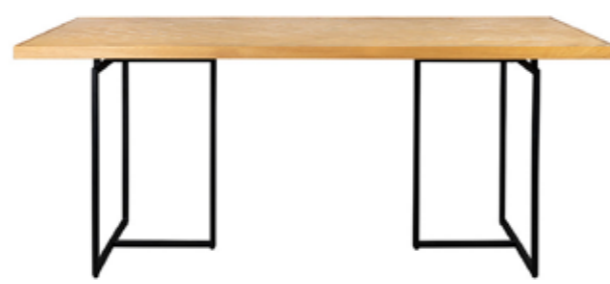

CLASS TABLE

180x90x75 cm
Material: MDF, oak / acacia wood veneer, steel

2100136 2100135 2100013