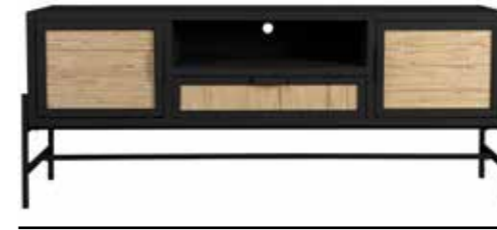

93x35x45 cm
Material: pine wood, polyester

1600008 1600007

SHELVING & STORAGE

SHELVING & STORAGE

NEW

More variations available

More variations available

YASU