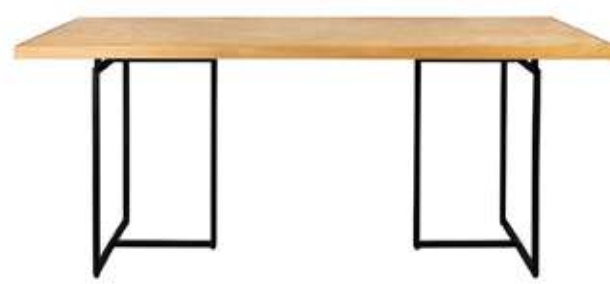

CLASS TABLE

180x90x75 cm
Material: MDF, oak / acacia wood veneer, steel

2100136 2100135 2100013