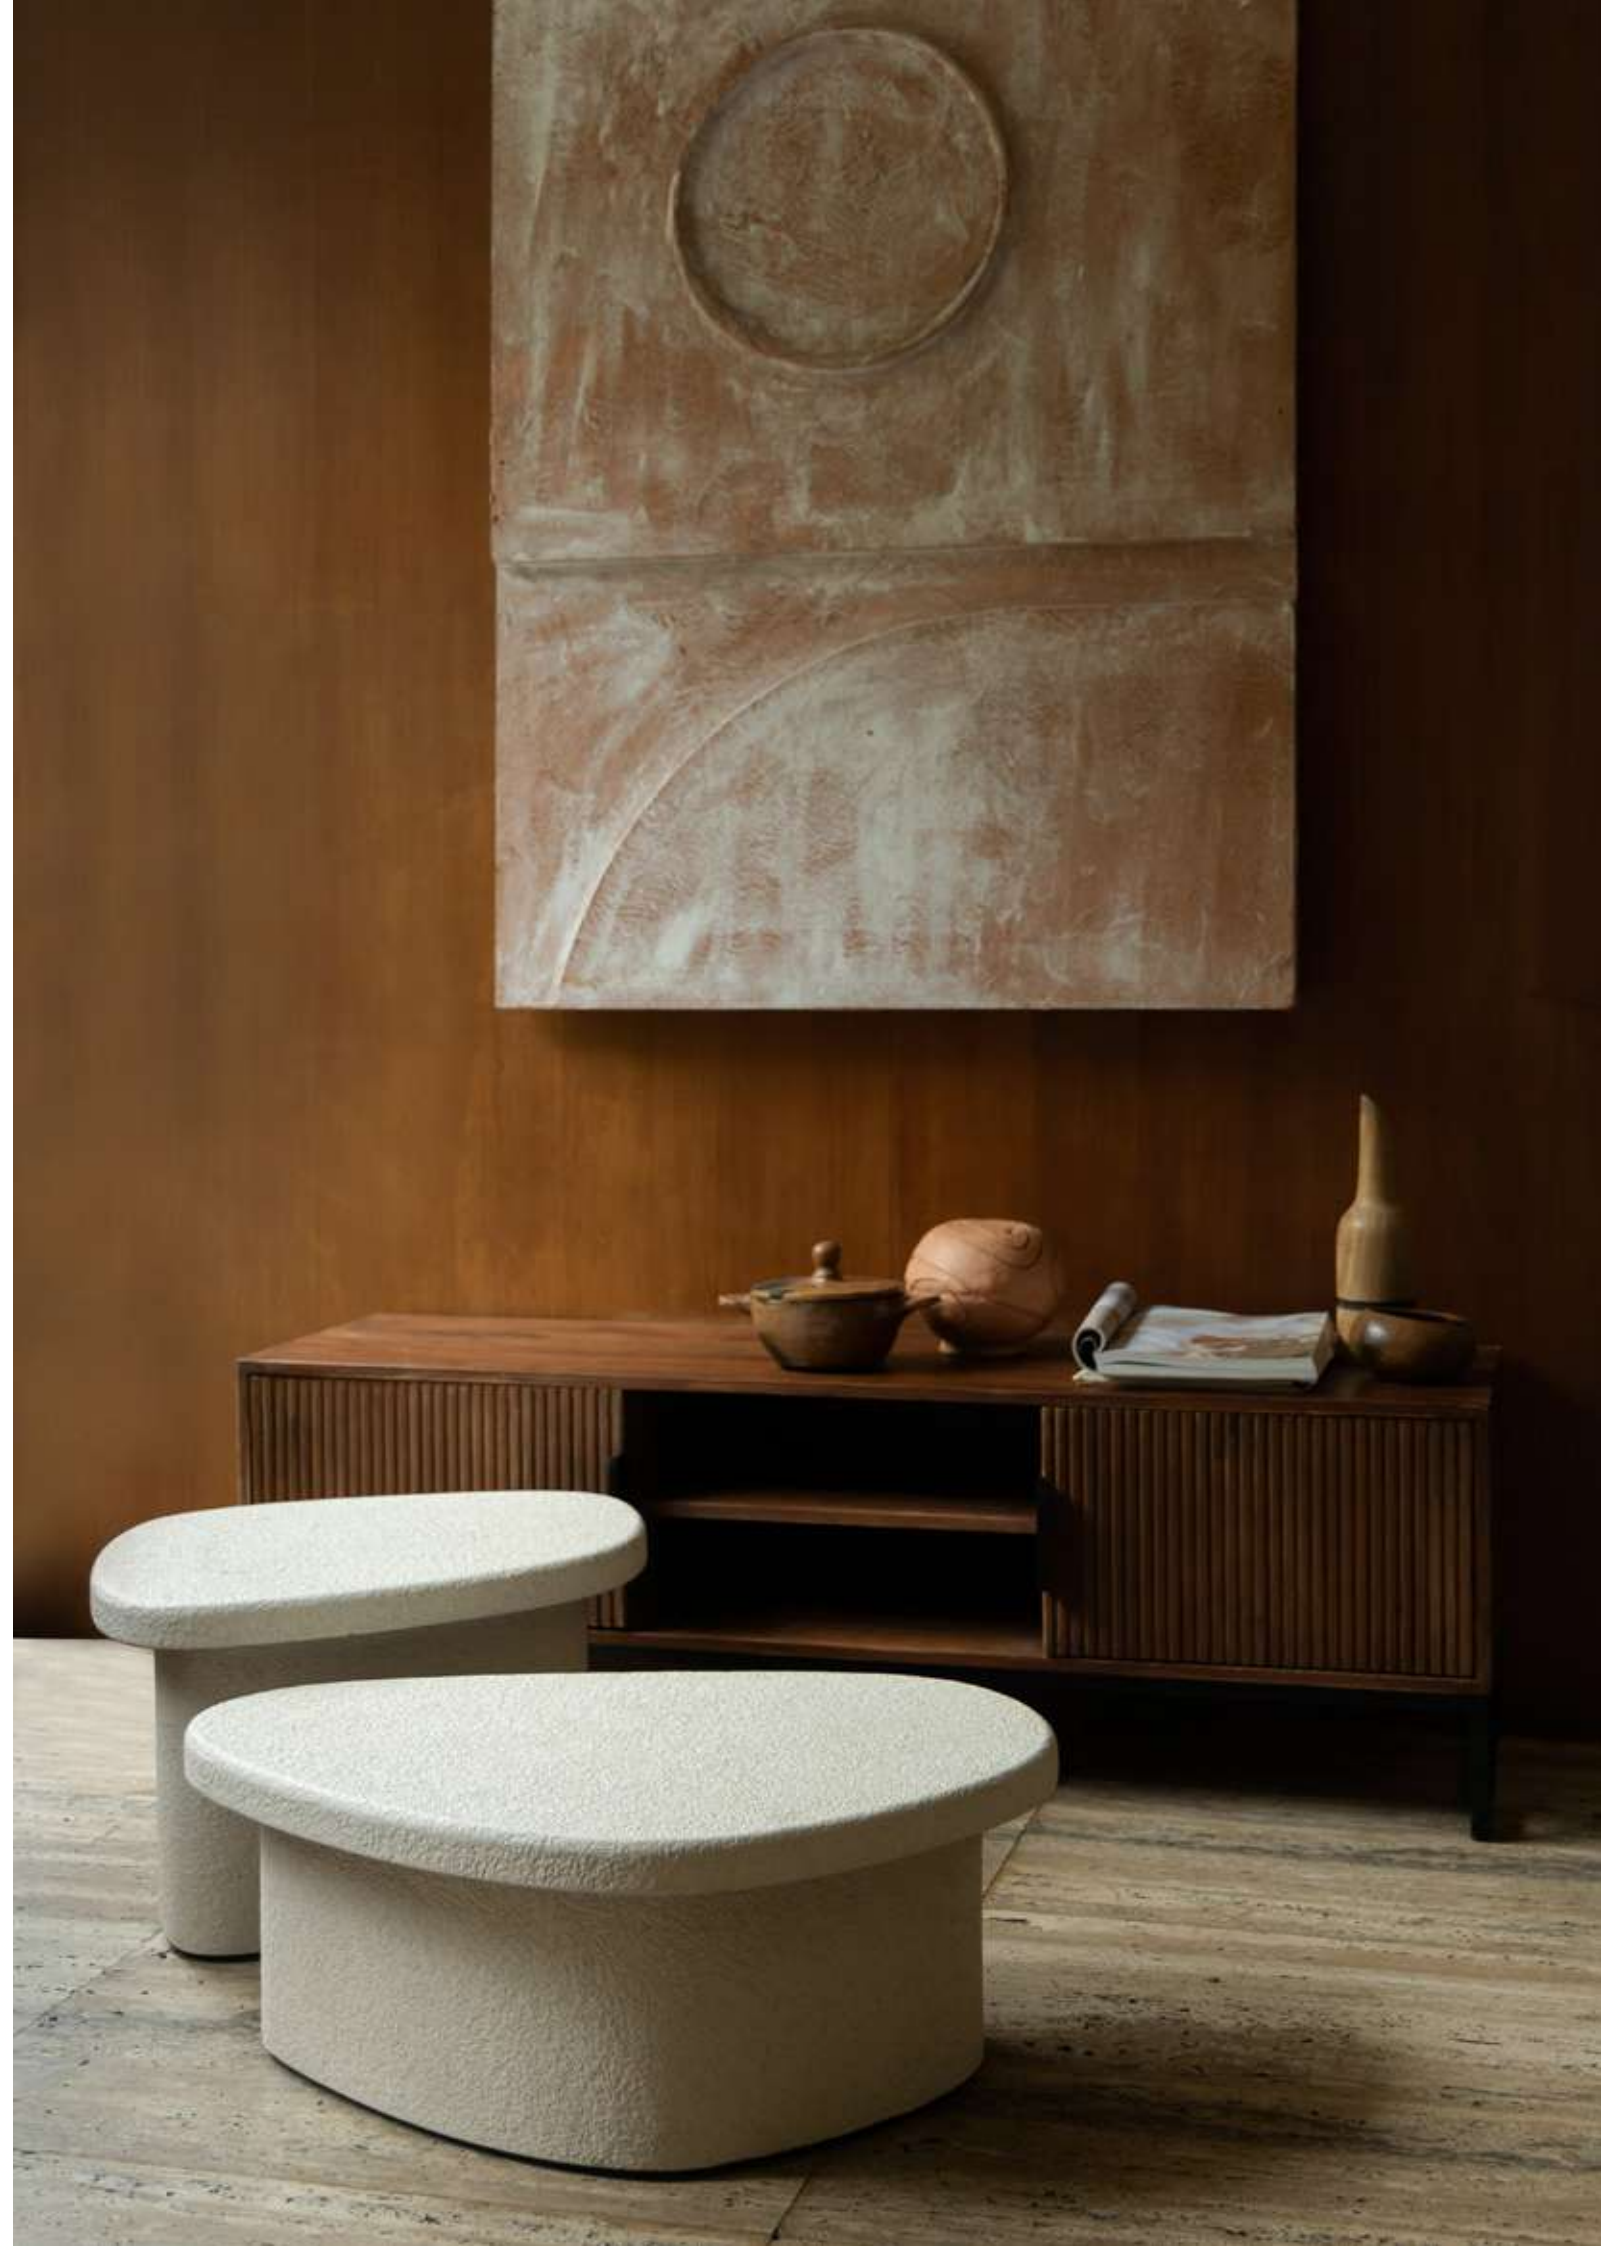

More variations available

VEDA

75x50x28 cm
Material: marble pulp, mdf

2300368

More variations available

NAIA

80x40 cm
Material: oak wood, glass

2300327 2300328