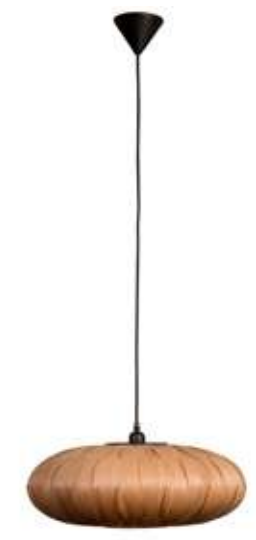

BOND OVAL

50x156,5 cm
Material: ash wood, plastic

5300051