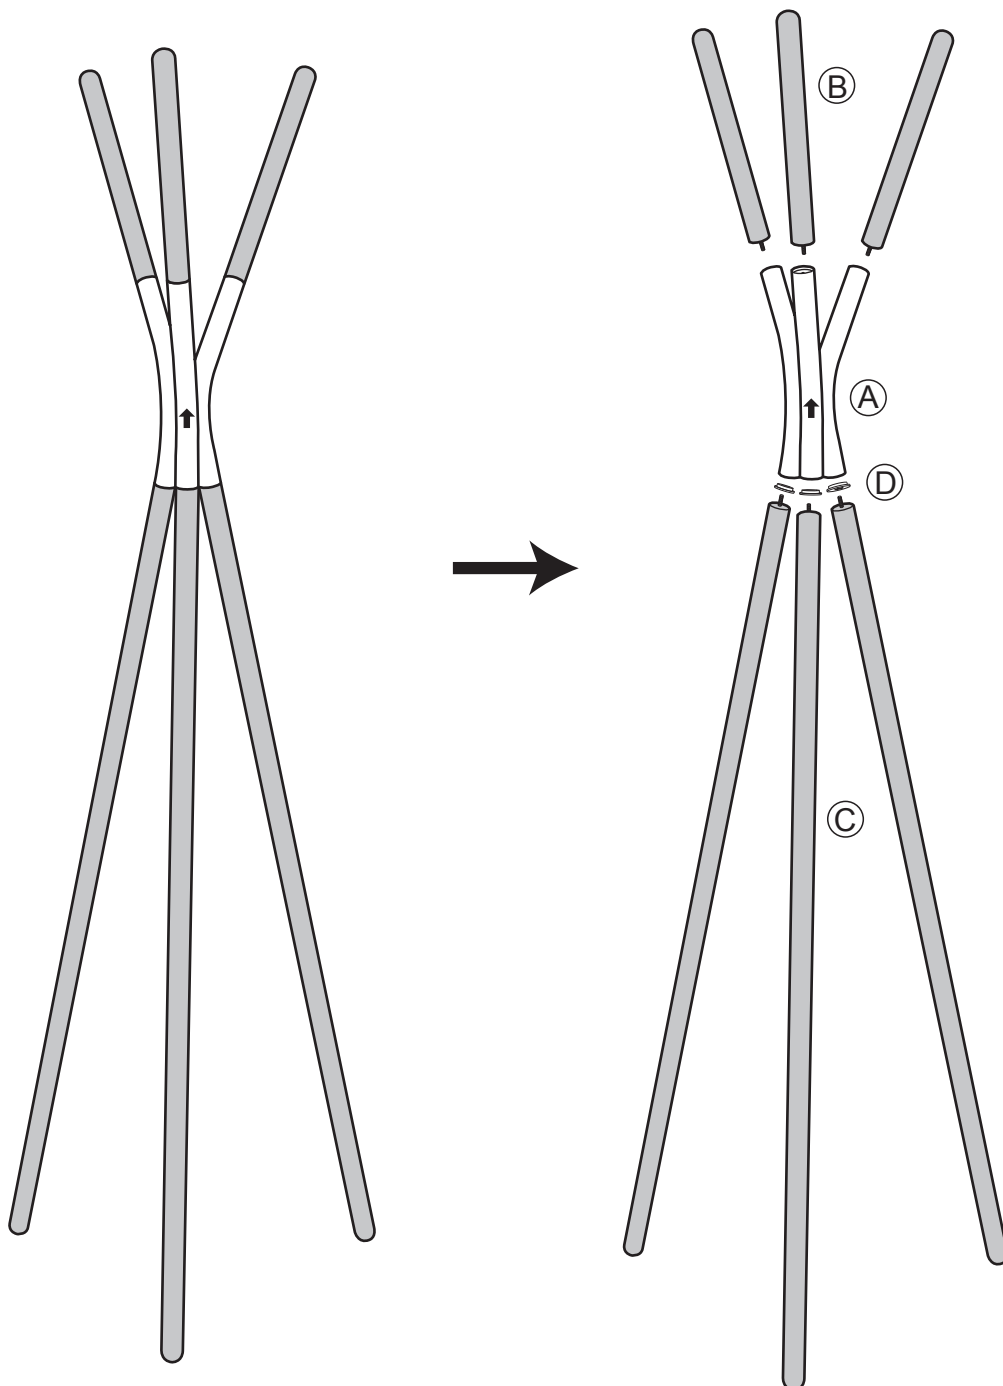

# Assembly instructions

ZUIVER<sup>o</sup>

7100006 COAT RACK PINNACLE WHITE

7100007 COAT RACK PINNACLE DARK GREY

1

2

3