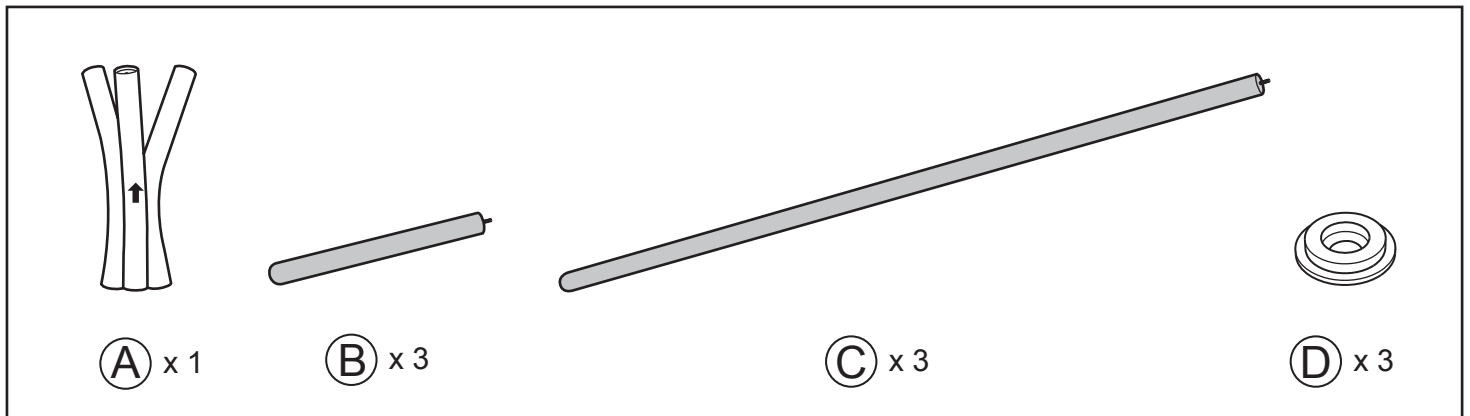

# Assembly instructions

ZUIVER<sup>o</sup>

7100006 COAT RACK PINNACLE WHITE

7100007 COAT RACK PINNACLE DARK GREY

1

2

3